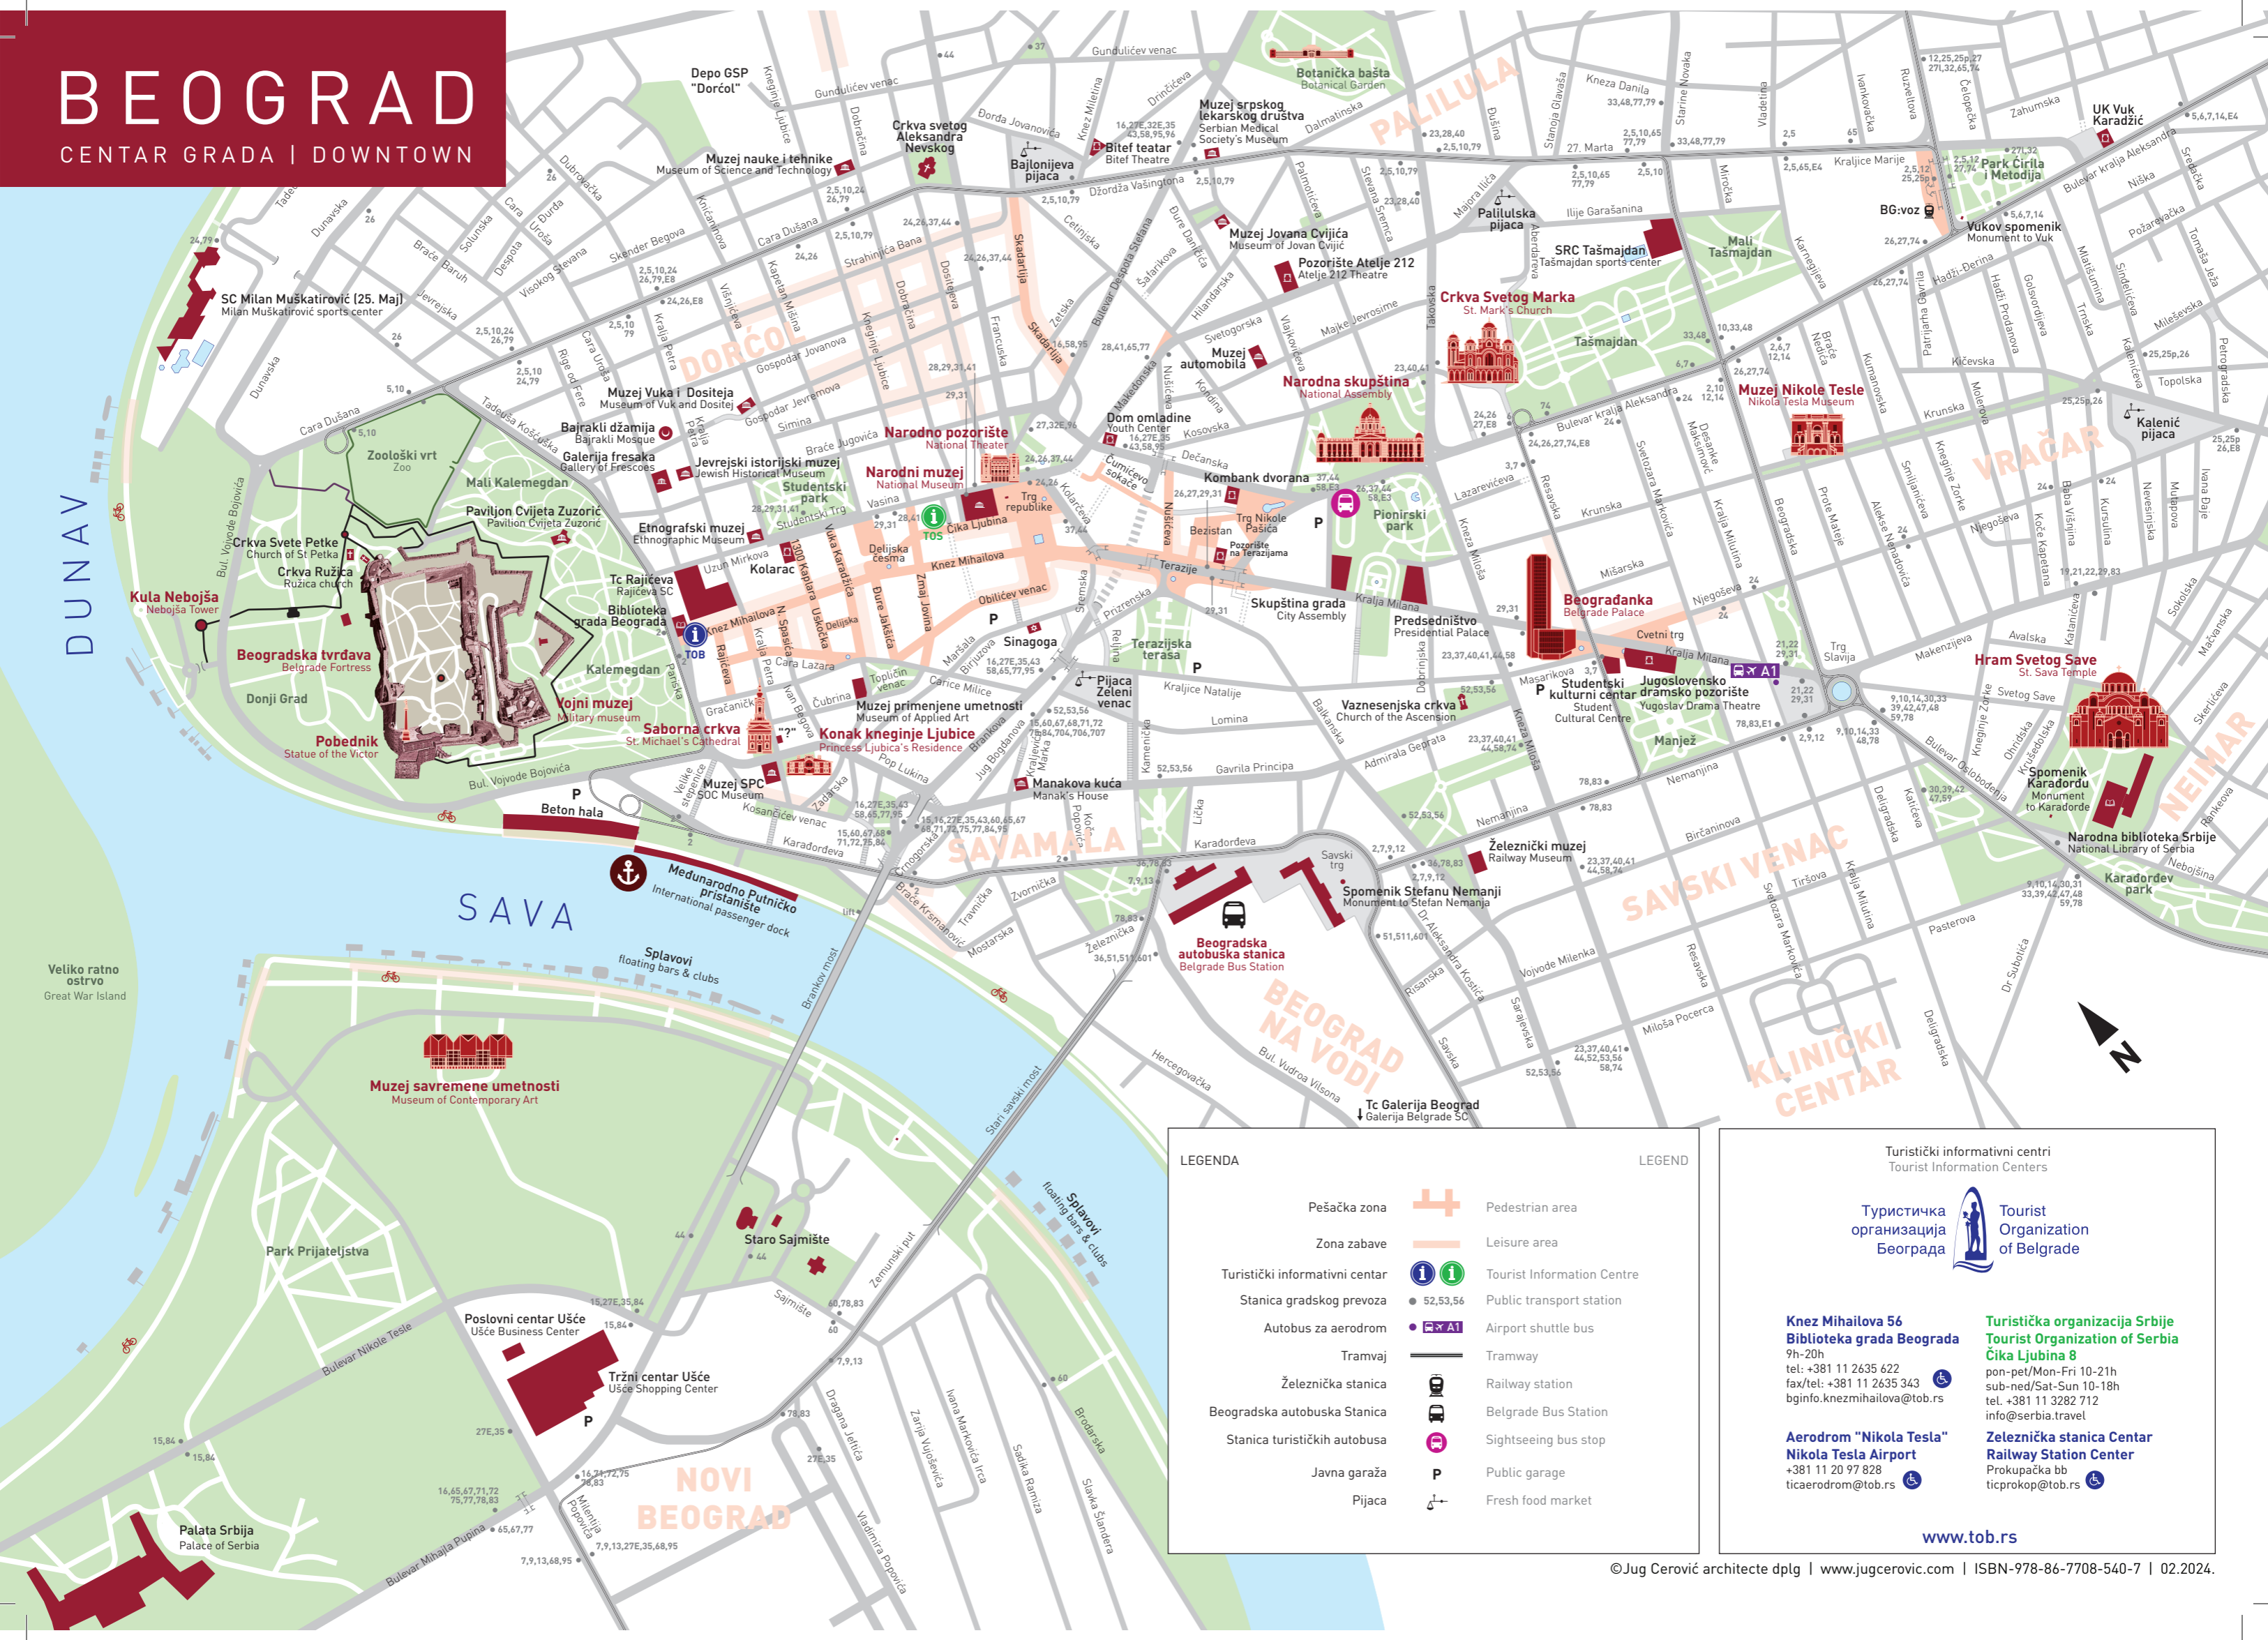

BEOGRAD

CENTAR GRADA | DOWNTOWN

LEGENDA		LEGEND	
Pešačka zona		Pedestrian area	
Zona zabave		Leisure area	
Turistički informativni centar		Tourist Information Centre	
Stanica gradskog prevoza		Public transport station	
Autobus za aerodrom		Airport shuttle bus	
Tramvaj		Tramway	
Železnička stanica		Railway station	
Beogradska autobuska Stanica		Belgrade Bus Station	
Stanica turističkih autobusa		Sightseeing bus stop	
Javna garaža		Public garage	
Pijaca		Fresh food market	